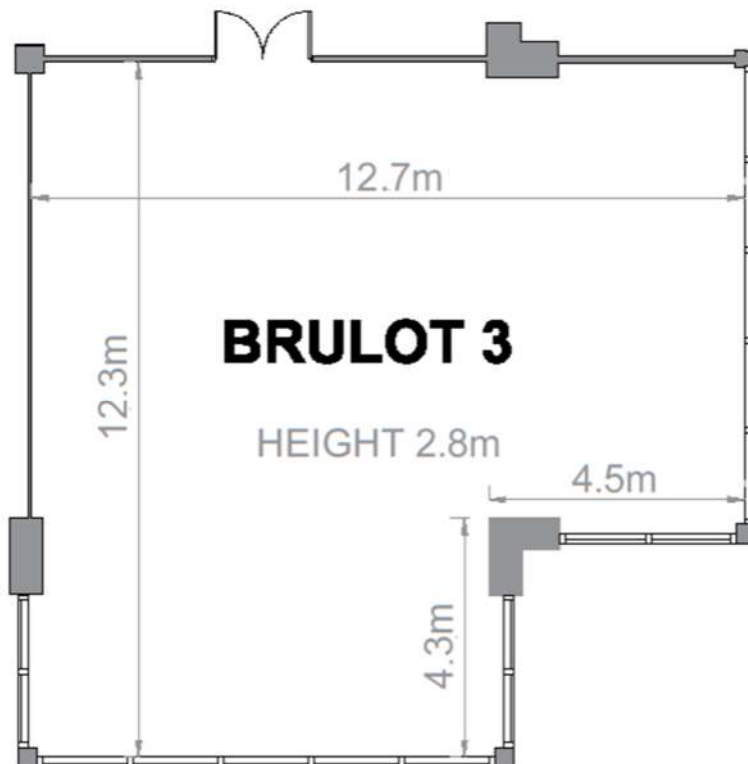

Brulot 3

A self-contained meeting room accommodating up to 60 delegates

- Versatile conference space with impressive surroundings.
- Magnificent floor to ceiling windows providing views of our golf course and Snaefell mountain beyond.
 - Ideal for training provision.
 - Perfect for smaller events.
 - Licensed for wedding ceremonies.

Brulot 3 Floorplan

Capacities

Room	Boardroom	Theatre	Classroom	U Shape	Banqueting
Brulot 3	42	60	20	32	50