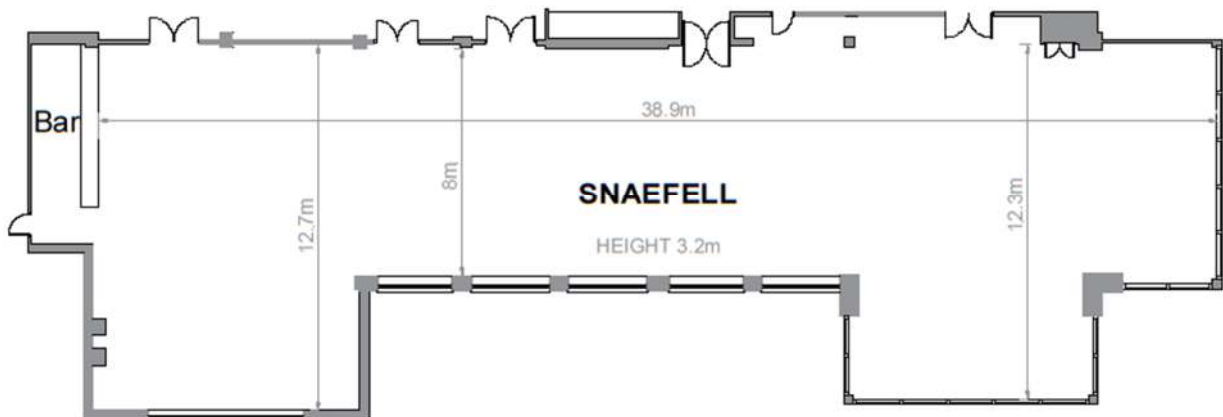

Snaefell Suite

A self-contained suite accommodating up to 160 delegates banquet style

- Large conference space with impressive surroundings.
- Magnificent views of our golf course and Snaefell mountain beyond.
- A blank canvas allowing the room to be dressed and themed.
 - Private Bar.

Snaefell Suite Floorplan

Capacities

Room	Boardroom	Theatre	Classroom	Cabaret	Banqueting
Snaefell	NA	100	NA	NA	160