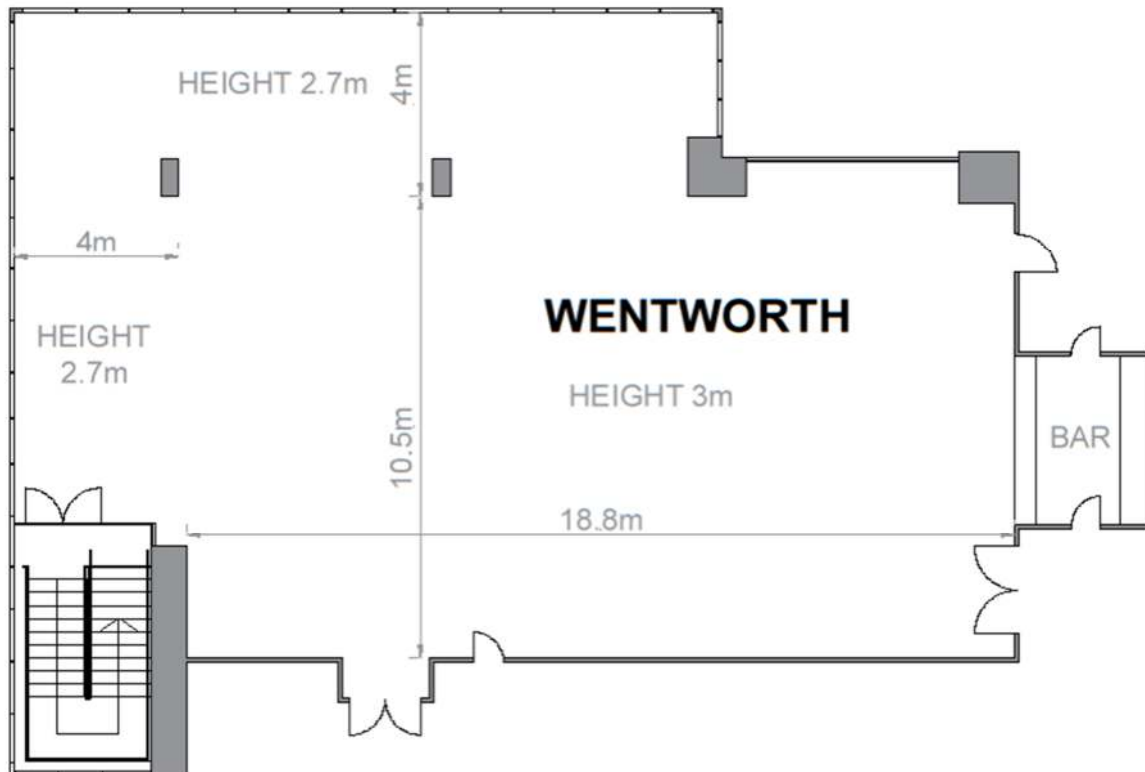

Wentworth Suite

A self-contained suite accommodating up to 200 delegates banquet style

- Large conference space with impressive surroundings.
 - Large windows giving natural daylight.
- A blank canvas allowing the room to be dressed and themed.
 - Private Bar.

Wentworth Suite Floorplan

Capacities

| Room | Boardroom | Theatre | Classroom | Cabaret | Banqueting |
|-----------|-----------|---------|-----------|---------|------------|
| Wentworth | 100 | 100 | 80 | 100 | 200 |